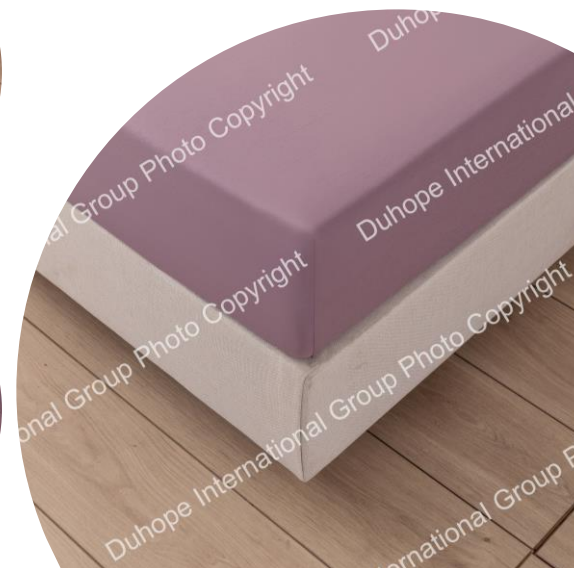

**FINER**

Home Essence

DUHOPE INTERNATIONAL GROUP-FINER HOME FASHION

- Model No: A-1
- Material: 100% Cotton
- Size: 150 X 200 CM, 200 X 220CM  
or based on customer request

- Model No: A-3
- Material: 100% Cotton
- Size: 150 X 200 CM、200 X 220CM  
or based on customer request

- Model No: A-8
- Material: 100% Cotton
- Size: 150 X 200 CM、200 X 220CM  
or based on customer request

- Model No: A-9
- Material: 100% Cotton
- Size: 150 X 200 CM、200 X 220CM  
or based on customer request

- Model No: A-10
- Material: 100% Cotton
- Size: 150 X 200 CM、200 X 220CM  
or based on customer request

- Model No: A-11
- Material: Cotton+Polyester
- Size: 150 X 200 CM、200 X 220CM  
or based on customer request

- Model No: A-12 (Four-piece bed set)
- Material: 100% Polyester
- Size: 90\*200+30CM, 120\*200+30CM, 150\*200+30CM

- Model No: A-15
- Material: Feather Silk Cotton
- Size: 150 X 200 CM、200 X 200CM、220 X 220CM、260 X 220CM or based on customer request